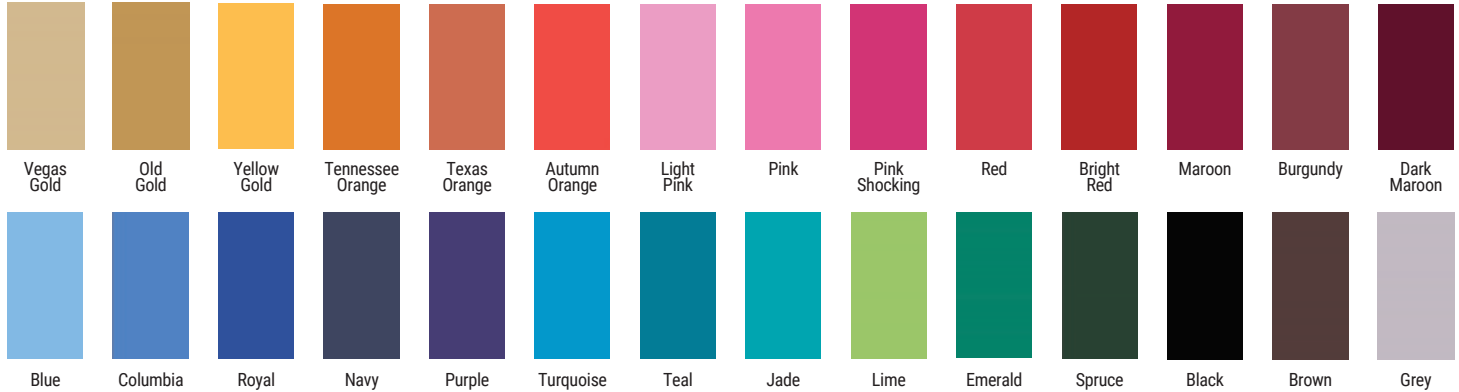

SUBLIMATION OPTIONS

**Sublimation Color Options** \*Colors shown are approximate, for reference only

**Design Options** \*Shown in Black & White for reference, replace colors shown with your team colors

**\*PLEASE NOTE: COLORS MAY VARY FROM ORDER TO ORDER**